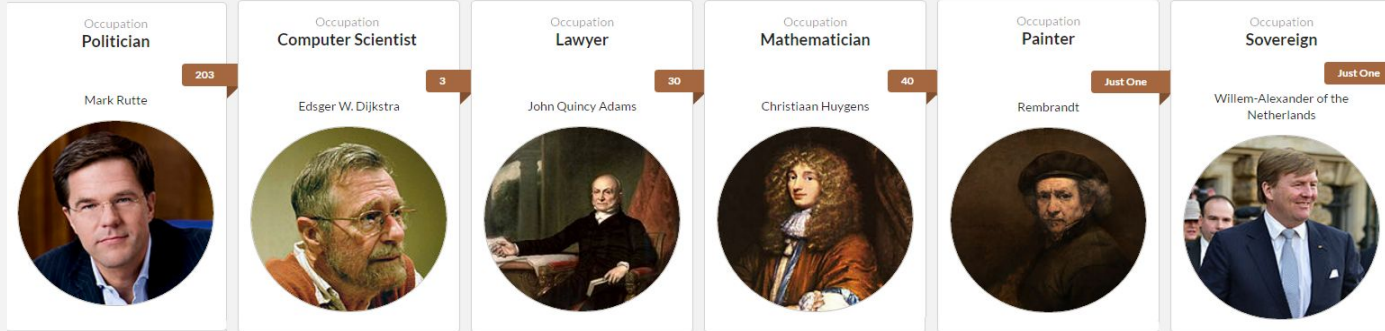

Twist

A Multi-Perspective Visual Topic Explorer

QS World University Rankings

1	100.0		Massachusetts Institute of Technology (MIT)	
2	98.7		Harvard University	
3	98.6		University of Cambridge	
3	98.6		Stanford University	
5	97.9		California Institute of Technology (Caltech)	
6	97.7		University of Oxford	
7	97.2		UCL (University College London)	
8	96.1		Imperial College London	
9	95.5		ETH Zurich - Swiss Federal Institute of Technology	
10	94.6		University of Chicago	

Your Perspective

Leiden University - Alumni by Occupation

University of Amsterdam - Faculty in Scientific Societies

Twist Exploration

Rembrandt

Creator

Rembrandt

282